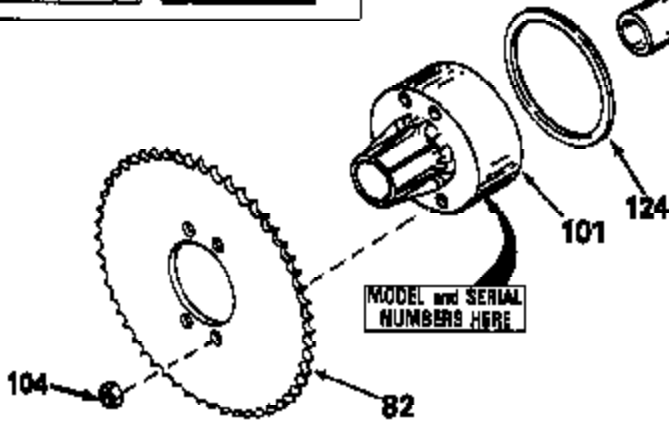

JOIST

SICHER IST DAS:
DAS ORIGINAL

47	48
47A	48A
47B	48B
47C	48C
47D	48D
47E	48E
47H	48H
47L	48L

47M	48M
47P	48P
47R	48R
47V	48V
47W	48W
47X	48X

Ref #	Part Number	Qty	Description
14	778068		Gear, Pinion (16 teeth)
17	786040		Pin, Drive
26	788038		Ring, Retaining
31A	780096		Washer, Thrust
31	780001		Washer (3/4" ID x 1-1/2" OD x 1/16" t hick)
47D	774216		Axle (11-3/64" long)
48D	774217		Axle (15-15/16" long)
82	786051		Sprocket. No Teeth 60. O.D. 9.841
82	786070		Sprocket. No Teeth 48. O.D. 7.920
82	786041A		Sprocket. No Teeth 45. O.D. 7.389
82	786042		Sprocket. No Teeth 40. O.D. 6.650
82	786043		Sprocket. No Teeth 54. O.D. 8.823
90	788067B	100-137	Grease (92.62 bottle Bentonite greas e)
101	774073	Peerless	Differential Carrier Hsg (Incl. 137)
102	774073		Differential Carrier Hsg (Incl. 139)
103	792041		Screw, 5/16-18 x 3-3/4"
104	792042		Nut, Lock, 5/16-18 (Use as required)
104A	792061		Washer, Flat, 5/16"
137	780077		Bushing (3/4" ID x 1-1/16" OD x 2-1/1 6" long)
139	780077		Bushing (3/4 ID x 1-1/16" OD x 2-1/16 " long)