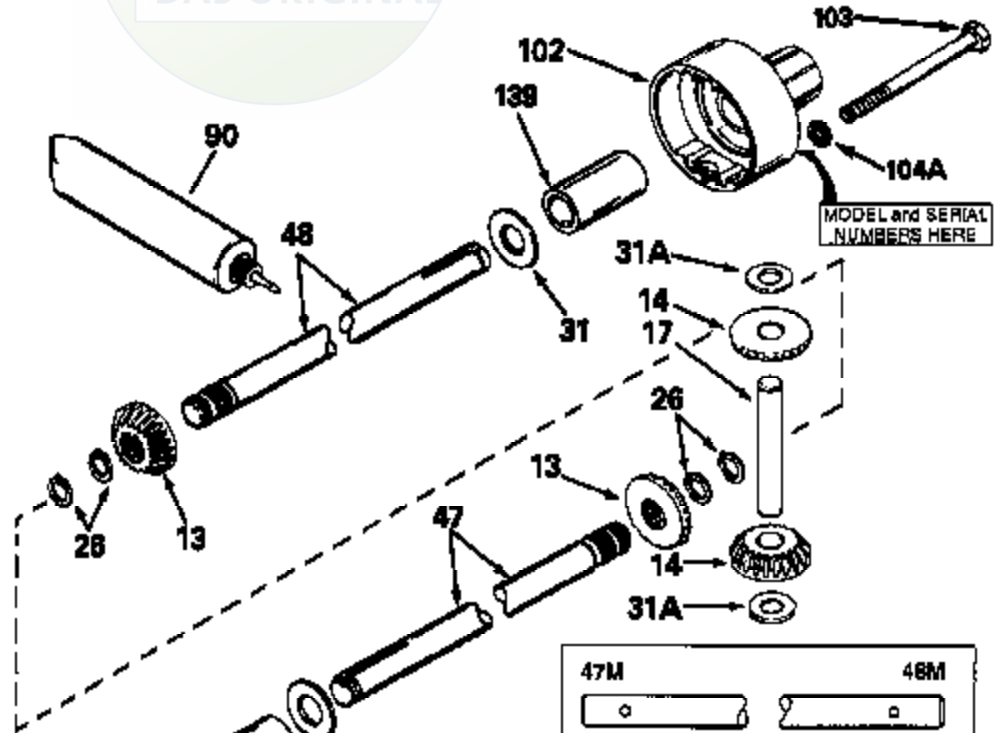

JOIST

SICHER IST DAS:
DAS ORIGINAL

47	48
47A	48A
47B	48B
47C	48C
47D	48D
47E	48E
47H	48H
47L	48L

47M	48M
47P	48P
47R	48R
47V	48V
47W	48W
47X	48X

Ref #	Part Number	Qty	Description
14	778068		Gear, Pinion (16 teeth)
17	786040		Pin, Drive
26	788038		Ring, Retaining
31A	780096		Washer, Thrust
31	780001		Washer (3/4" ID x 1-1/2" OD x 1/16" t hick)
47D	774216		Axle (11-3/64" long)
48D	774217		Axle (15-15/16" long)
82	786051		Sprocket. No Teeth 60. O.D. 9.841
82	786070		Sprocket. No Teeth 48. O.D. 7.920
82	786041A		Sprocket. No Teeth 45. O.D. 7.389
82	786042		Sprocket. No Teeth 40. O.D. 6.650
82	786043		Sprocket. No Teeth 54. O.D. 8.823
90	788067B	100-137	Grease (92.62 bottle Bentonite greas e)
101	774073	Peerless	Differential Carrier Hsg (Incl. 137)
102	774073		Differential Carrier Hsg (Incl. 139)
103	792041		Screw, 5/16-18 x 3-3/4"
104	792042		Nut, Lock, 5/16-18 (Use as required)
104A	792061		Washer, Flat, 5/16"
137	780077		Bushing (3/4" ID x 1-1/16" OD x 2-1/1 6" long)
139	780077		Bushing (3/4 ID x 1-1/16" OD x 2-1/16 " long)